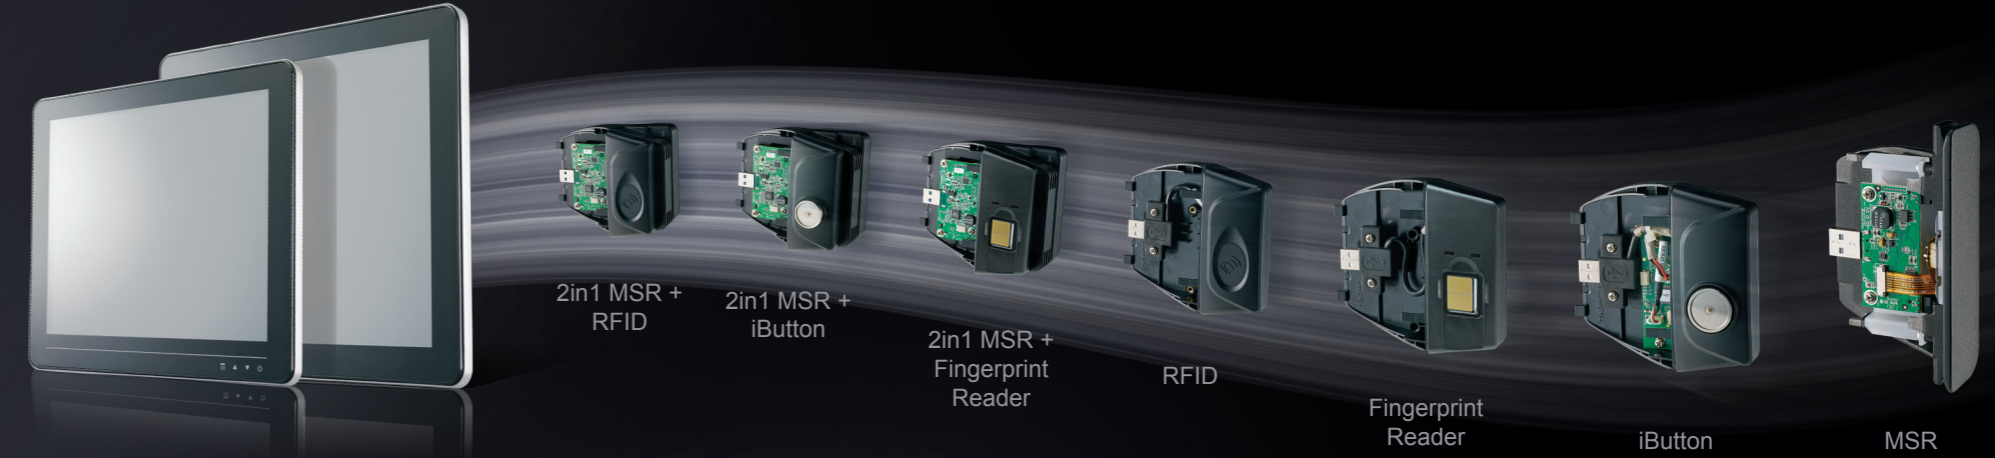

AerMonitor

12, 13, 15, 17 inch Bezel Free High Resolution Monitors

FEC

AerMonitor

We aim to exceed your expectations by providing high quality, reliable products with state of the art designs.

AerMonitor is a slim and elegant monitor that is offered with 12, 13, 15, 17 inch display options. It can either be wall mounted, or combined with a base or pole, giving a high level of flexibility that allows store owners to create the ideal system for specific application. The modular design features also ensures high serviceability and reliability.

Add-on Devices

All AerMonitor add-on devices use a USB interface for reliability, simple installation and maintenance.

USB I/O is on the right side of the display

Features

OSD Controls: Display brightness, display power on/off

Power On/Off button & Status LED indicator for 13inch monitor

The adaptor is hidden inside the top of the stand

One-step operation for quick access to the add-on devices

The display can be easily removed for quick and efficient maintenance.

Various resolutions with different monitor size available.

Installation

Panel PC with integrated 12inch pole-type 2nd display

Panel PC with 12inch Aer-arm 2nd display

AerPOS with 12inch bracket 2nd display